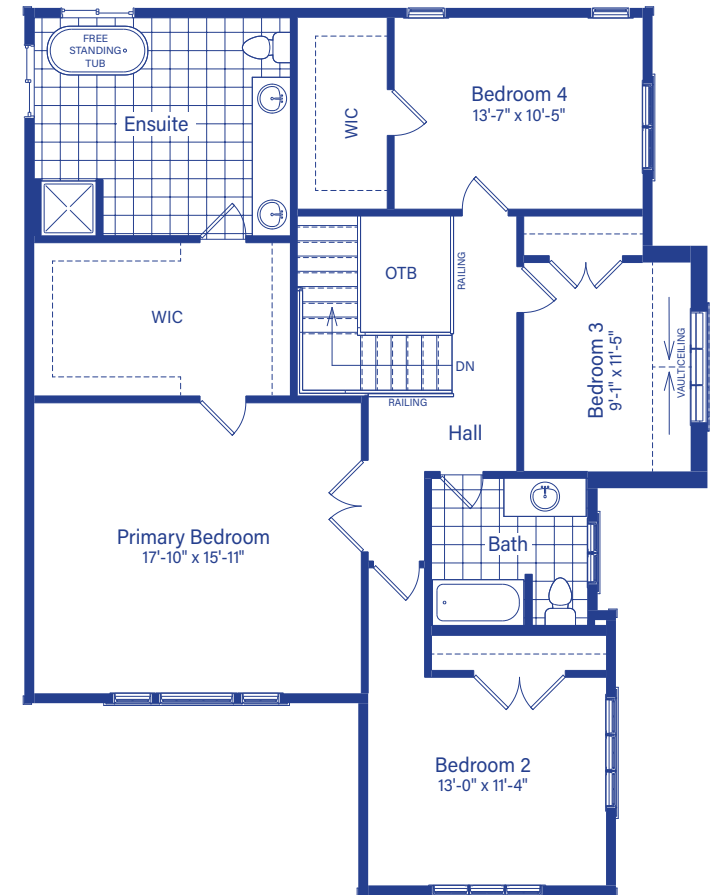

ABERFOYLE

2612 SQ.FT.

Available on Lots 19 & 93 Only

ELEVATION G

ABERFOYLE

DEVONLEIGH HOMES

WEB: DevonleighHomes.com

Plans and specifications are subject to change without notice.
All renderings and photographs are artist's concept. E&O.E.

ABERFOYLE

2612 SQ.FT.

Available on Lots 19 & 93 Only

BASEMENT

MAIN FLOOR

SECOND FLOOR