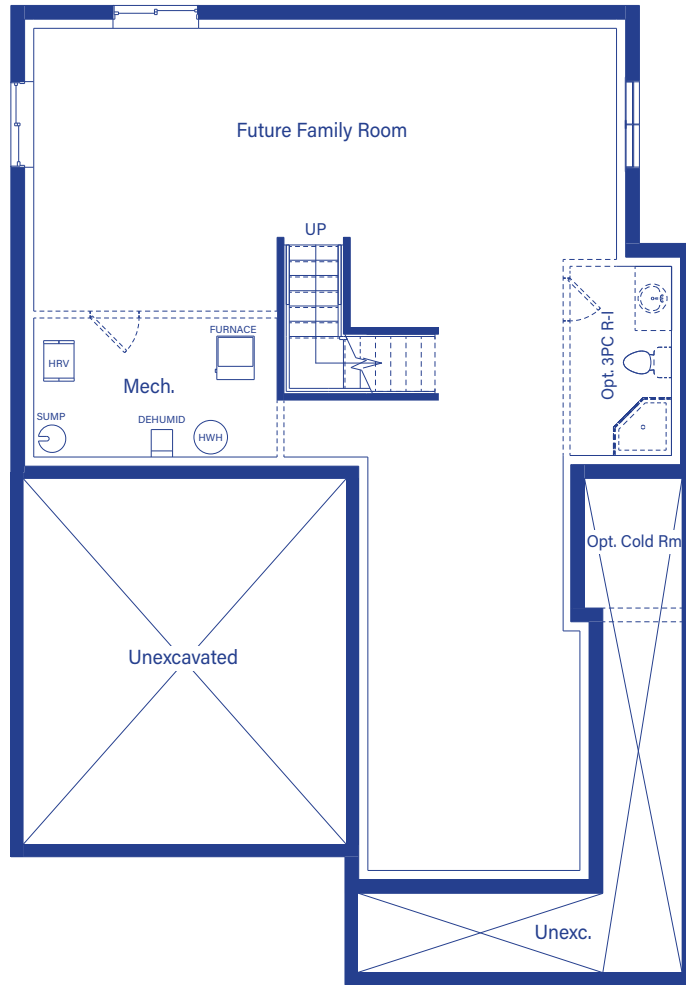

ABERFOYLE

2612 SQ.FT.

Available on Lots 19 & 93 Only

ELEVATION G

ABERFOYLE

DEVONLEIGH HOMES

WEB: DevonleighHomes.com

Plans and specifications are subject to change without notice.
All renderings and photographs are artist's concept. E&O.E.

ABERFOYLE

2612 SQ.FT.

Available on Lots 19 & 93 Only

BASEMENT

MAIN FLOOR

SECOND FLOOR