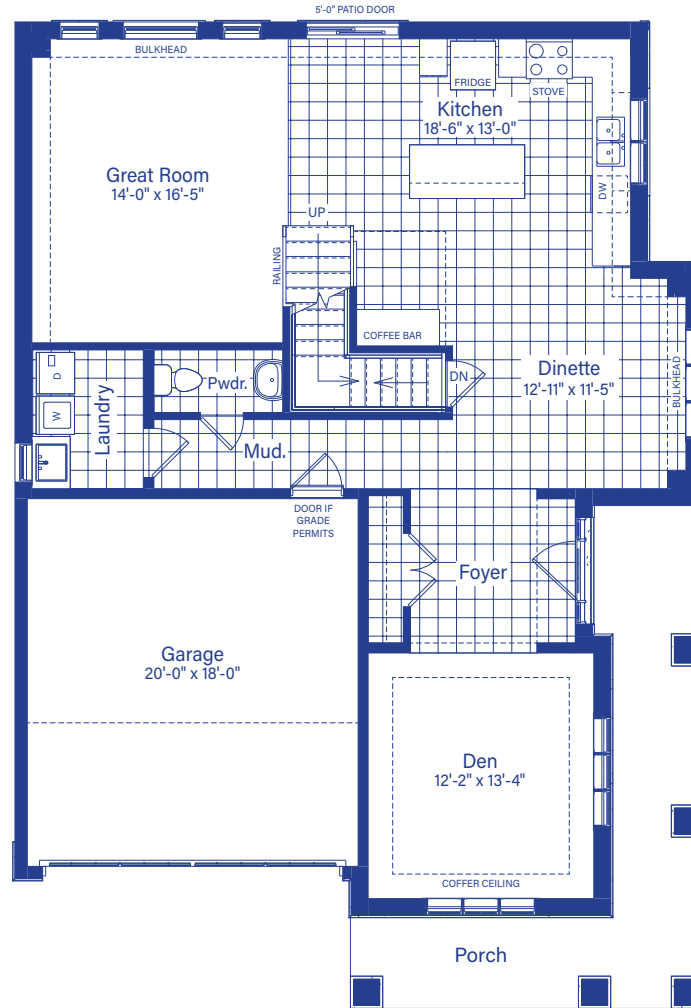

ABERFOYLE

2612 SQ.FT.

Available on Lots 19 & 93 Only

ELEVATION G

ABERFOYLE

DEVONLEIGH HOMES

WEB: DevonleighHomes.com

Plans and specifications are subject to change without notice.
All renderings and photographs are artist's concept. E&O.E.

ABERFOYLE

2612 SQ.FT.

Available on Lots 19 & 93 Only

BASEMENT

MAIN FLOOR

SECOND FLOOR